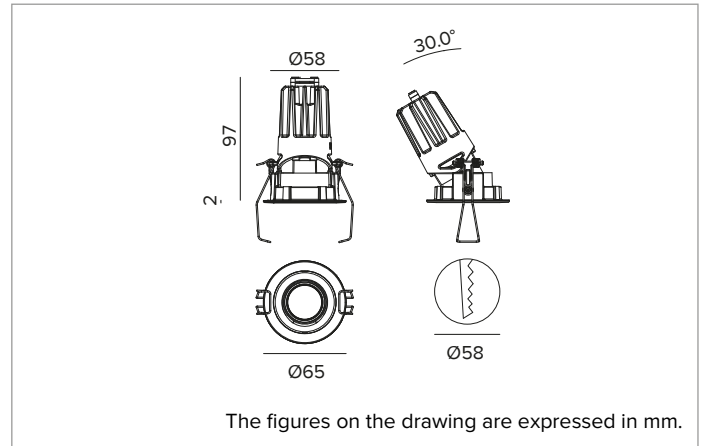

1T8454EL | CCTEVO ARCHITECTURAL 58

Adjustable recessed LED projector in a trim version

	2700K	H(m)	D(m)	Emax(lx)		
	Ra90		53°			
Fixture Power	10W	1	0.99	1115		
Source Flux	1099lm	2	1.99	279		
Fixture Flux	804lm	3	2.98	124		
Efficacy	83lm/W	4	3.98	70		
TS1336	Imax=1022cd/klm	Imax	1123cd	5	4.97	45

CCT nominal: 2700K

Lifetime (L80/B10): >50000h tq +25°C

ILLUMINOTECHNICAL CHARACTERISTICS

WFL Version - a moulded white plastic optical holder with convex faceted highly reflective anodised aluminium precision optics, a holographic diffusion filter and a black silicone cut off ring. UGR<19 (EN 12464-1).

Optic: REFLECTOR

Beam angles: WFL

Optical efficiency: 73%

Fixture flux: 804lm

Luminous efficacy: 83lm/W

Photobiological safety: Compliant with RG1 low risk group

MECHANICAL CHARACTERISTICS

Moulded white plastic optic holder and die-cast aluminium heat sink in black color. White colour cover. The optical unit can be adjusted up to 30° on the vertical plane. Trim version with an integrated white ring.